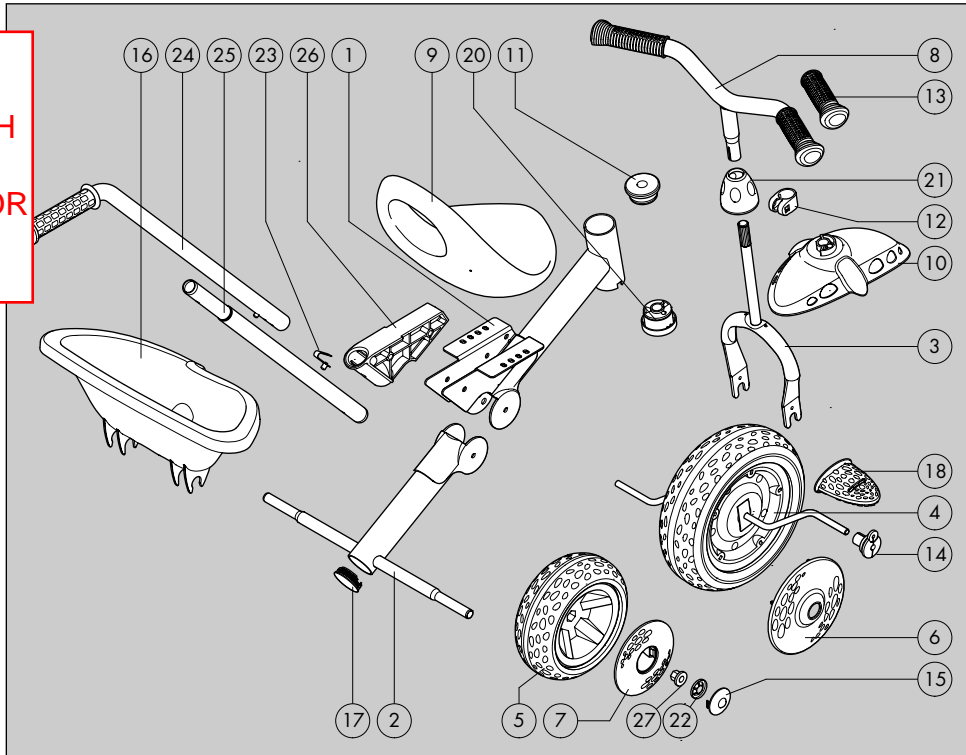

Spare parts drawing Fold 'n RIDE™

FR Dessin des pièces de rechange

ES Designación de las piezas de recambio

**PUSHBAR
DOES NOT
COME WITH
TRIKE--
SHOWN FOR
ORDERING
PARTS**

When ordering spare parts, always state the full model number, spare part number, the quantity required and the manufacturing date of the product.

Example order: Model # 8120-182/spare part no. 68003016 / 1 piece/ M.D. 0905

Important: spare part prices do not include fastening material; if fastening material (bolts, nuts, washers etc.) is required, this should be clearly stated on the order by adding the words „with fastening material“.